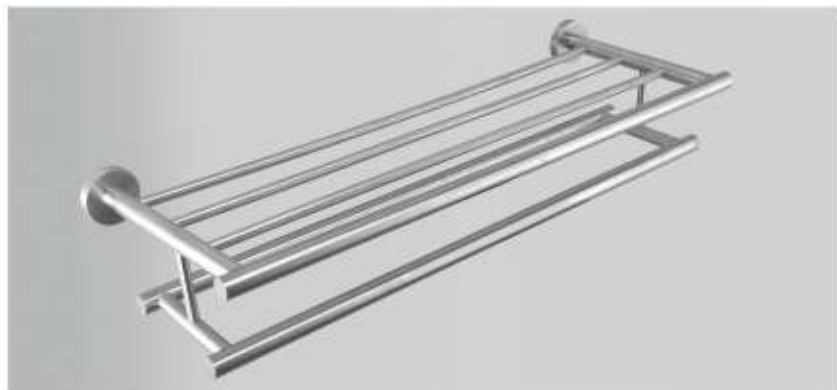

NE-6011
Towel Rack 24"