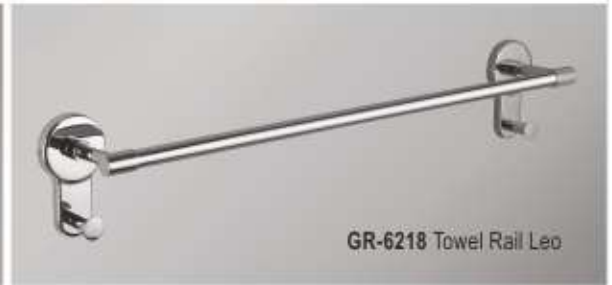

GR-6209
Bathroom Set (5 Items)

GR-6201 Towel Rail with Hook

GR-6204
Tumbler Holder with Hook

GR-6202
Towel Ring with Hook

GR-6203
Soap Dish with Hook

GR-6205
Robe Hook with Hook

Inspired by Trend

GRACE SERIES

Making your bathroom
experiences grand, graceful & glamorous.

GR-6221 Towel Rail

GR-6224
Tumbler Holder

GR-6222
Towel Ring

GR-6223
Soap Dish

GR-6225
Robe Hook

GR-6211 Towel Rack 24"

GR-6220 Double Towel Rod

GR-6218 Towel Rail Leo

GR-6213 Towel Rack with Towel Rail and Hook

GRACE
SERIES

GR-6216
Toilet Paper Holder with Flap

GR-6206
Toilet Paper Holder

GR-6208 Toilet Brush Holder

GR-6217 Liquid Soap Dispenser

GRACE
SERIES