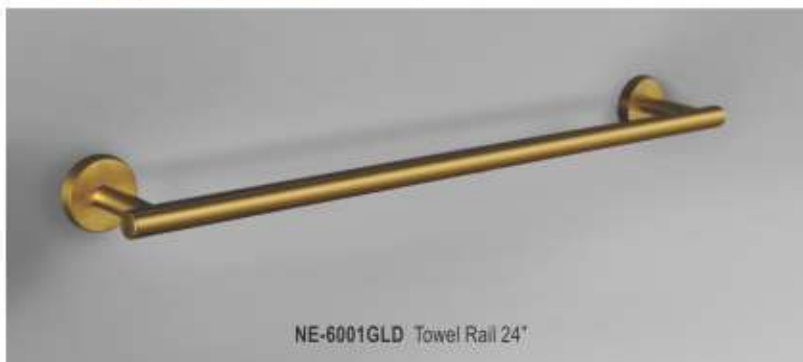

**BRUSHED
GOLD**

NE-6005GLD
Robe Hook

NE-6004GLD
Tumbler Holder

NE-6011GLD Towel Rack 24"

**BRUSHED
GOLD**

NE-6006GLD
Toilet Paper Holder

NE-6002GLD
Towel Ring

NE-6003GLD
Soap Dish