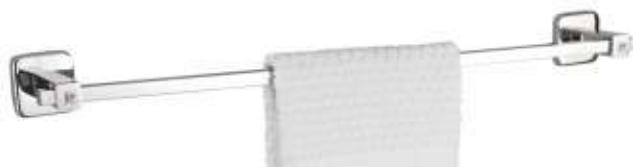

AL-104
Tumbler Holder with Tumbler

AL-105
Robe Hook

AL-113
Liquid Soap Dispenser

AL-126
Soap Dish (Square)

AL-106
Toilet Paper Holder

AL-107
Soap Dish with Tumbler

AL-111
Towel Rack 24"

AL-114
Magazine Stand