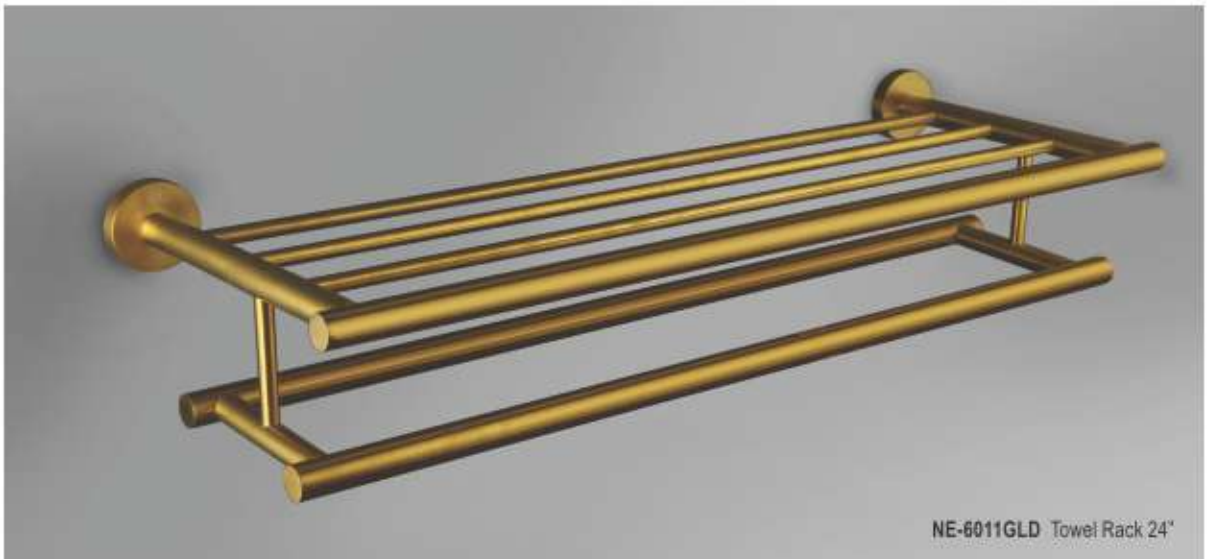

NE-6005BL
Robe Hook

NE-6001BL Towel Rail 24"

NE-6018BL Toilet Brush
Holder with Tumbler & Brush

Hi-life
BATH ACCESSORIES

Inspired by Trend

NEON SERIES

Grab every eye and create a unique aura around. Stunning wares fabricated with care and comfort.

**BRUSHED
GOLD**

NE-6005GLD
Robe Hook

NE-6004GLD
Tumbler Holder

NE-6011GLD Towel Rack 24"

**BRUSHED
GOLD**

NE-6006GLD
Toilet Paper Holder

NE-6002GLD
Towel Ring

NE-6003GLD
Soap Dish