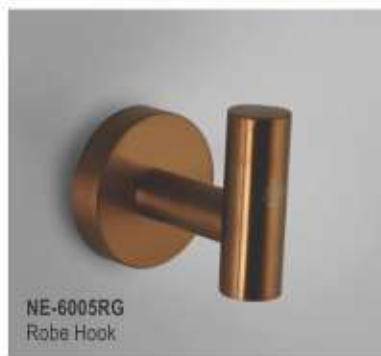

NE-6001GLD Towel Rail 24"

NE-6018GLD Toilet Brush
Holder with Tumbler & Brush

Hi-life

BATH ACCESSORIES

Inspired by Trend

NEON SERIES

Crafting excellence, crafting happiness. Dazzling bathrooms with the elite bathroom choices.

**BRUSHED
ROSE GOLD**

**BRUSHED
ROSE GOLD**

83-84

Inspired by Trend

NEON
SERIES

NE-6006RG
Toilet Paper Holder

NE-6002RG
Towel Ring

NE-6005RG
Robe Hook

NE-6001RG Towel Rail 24"

NE-6018RG Toilet Brush
Holder with Tumbler & Brush

Inspired by Trend

WONDER SERIES

WR-6109
Bathroom Set (5 Items)

WR-6101 Towel Rail with Hook

WR-6104
Tumbler Holder with Hook

WR-6102
Towel Ring with Hook