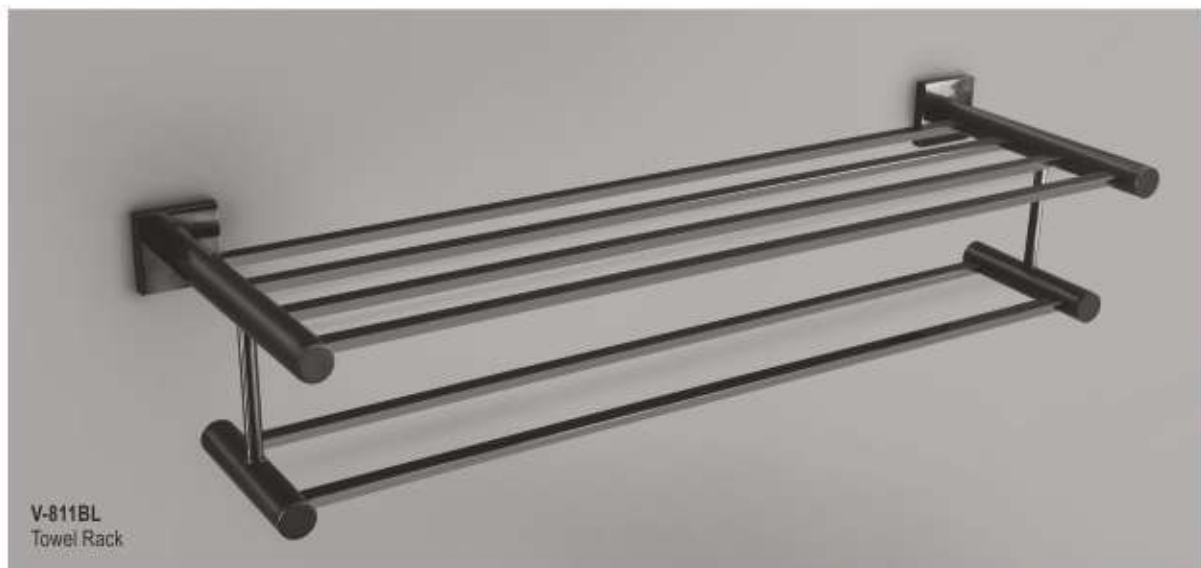

V-811BL
Towel Rack