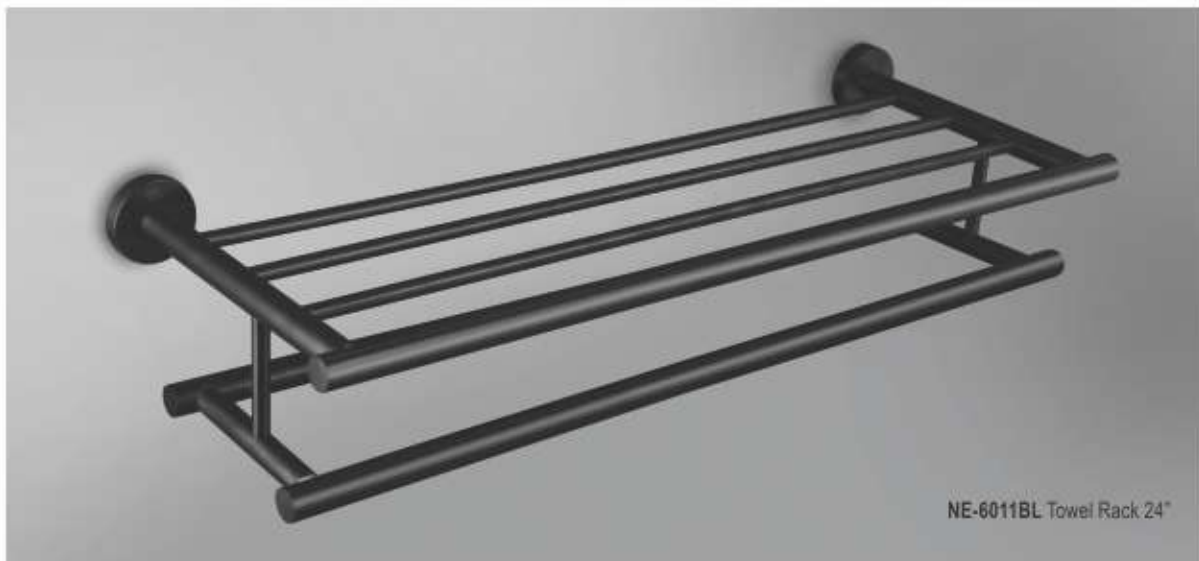

NE-6002BL
Towel Ring

NE-6004BL
Tumbler Holder with Tumbler

NE-6011BL Towel Rack 24"