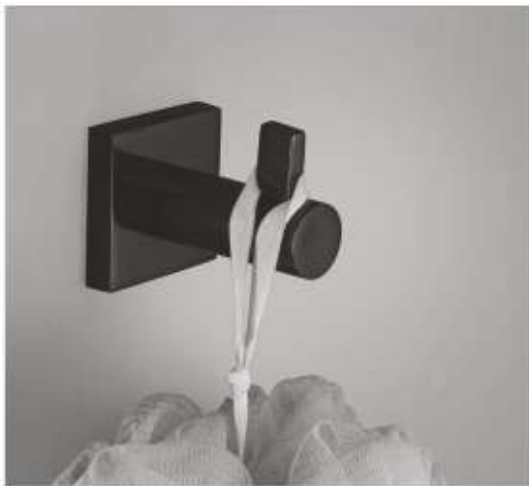

Energize and elevate your space with maximum ease.

V-802BL Towel Ring

V-804BL Tumbler Holder

V-811BL
Towel Rack

V-805BL Robe Hook

V-803BL Soap Dish

V-801BL
Towel Rail

Hi-life
BATH ACCESSORIES