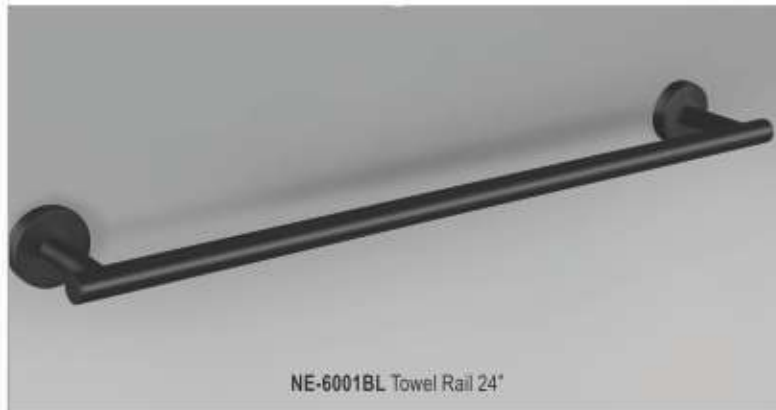

NE-6003BL
Soap Dish

NE-6005BL
Robe Hook

NE-6001BL Towel Rail 24"