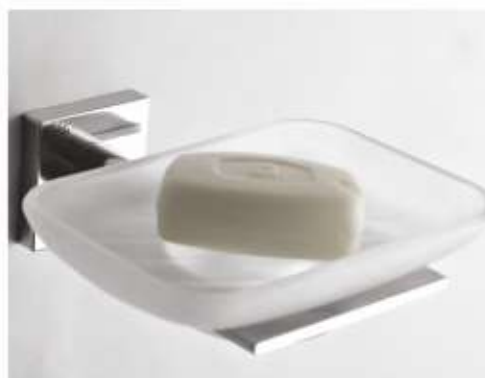

V-815
Soap Dish (Broad)