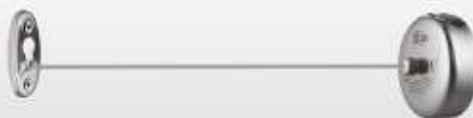

FLAIR
SERIES

Hi-life
BATH ACCESSORIES
Inspired by Trend